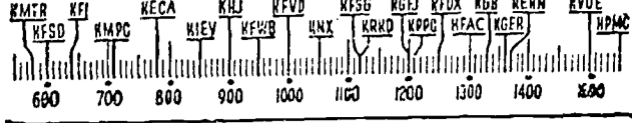

YOUR Radio TODAY

[The information contained in the following schedule is furnished by the stations broadcasting the programs.]

6 to 7 A.M.

KMTR—Spanish Music.
KFAC—Symphony, 1 hr.
KECA—Musical Clock, 6:30
KFVB—Bob White.
KMPC—Night Watchman.
KGFJ—Concert.
KHJ—Rise, Shine.
KNX—Sunrise Salute, 1 1/2 hrs.
KRKD—Early Riser, News, 5:30.
KGER—News, 6; Purple Mule.
KFI—Melody, 6:30; Plectwood Lawton, 6:45.

7 A.M.

KMPC—Andy, Virginia, 1 1/2 hrs.
KGER—News.
KECA—Plectwood Lawton.
KFI—River Boys.
KFAC—Pastor Reynolds, 1/2 hr.
KFVB—Bob White.
KHJ—Stu Wilson.

7:15 A.M.

KFOX—El Despertador.
KGER—Aubrey Lee to B. Jubilee, Covered Wagon 1 1/2 hrs.
KECA—Music Clock.
KHJ—Rise, Shine.
KGFJ—Sports.
KFI—News.

7:30 A.M.

KFAC—Financial News.
KRKD—Cowgirls.
KFSG—Church, 1/2 hr.
KECA—Serenade.
KNX—News.
KFOX—Orch.
KFI—Sports School.

7:45 A.M.

KFVB, KFAC, KRKD—News.
KECA—40 Plus.
KFI—Sain Hayes.
KNX—Music Mail Bag.

8 A.M.

KRKD—Music, 1 hr.
KHJ—Hill Orch.
KFI—Songfolk.
KFOX—Headlines.
KFVB—Melody.
KFAC—Country Church.
KGER—"Soul Patrol."
KECA—Breakfast Club.
KNX—Nancy Dixon.

8:15 A.M.

KECA—Breakfast Club.
KFI—Guitar.
KNX—News.
KGER—Mizpah Hour, 1/2 hr.

8:30 A.M.

KHJ—British News.
KFI—Youth Call.
KFOX—Talk.
KFVB—Music.
KGFJ—Hits.
KNX—Let's Pretend.
KECA—News.
KMTR—Music.
KFAC—Music.
KMPC—Studio Party.

8:45 A.M.

KHJ—Zeke Manners.
KGFJ—Medical.
KFOX—Music.
KFVB—Salvation Army.
KMTR—Music.
KECA—Fed. Churches.
KFAC—Song.
KGER—Music.

9 A.M.

KRKD—Music.
KECA—Music.
KHJ—Caballeros.
KMPC—News.
KFVB—Ballards.
KFOX—Music.
KFAC—Morn. Inspirations.
KGER—News.
KNX—Glee Club.
KFI—Lincoln Highway.
KFVD—Waltz.
KMTR—Religious.

9:15 A.M.

KECA—Social Relations.
KFAC—Music.
KFVD—News.
KMPC—Tunes.
KFVB—Smorgasbord, 1 hr.
KGER—March Ahead Time.
KNX—Health Highways.
KMTR—Special Events.

9:30 A.M.

KHJ—Orch.
KECA—Ilka Chase.
KFI—Songfellow.
KMPC—U.S. Army Prog.
KFVD—Parade.
KNX—U.S. Army Recruiting.
KMTR—V.F.W.
KRKD—Weather Forecast.
KFOX—Bronzemen.
KGER—Revival.
KFAC—Women in News.
KFVB—Smorgasbord.

9:45 A.M.

KMTR—W. B. Record.
KRKD—Music.
KFI—County Medical.
KGER—Full Gospel.
KFVD—Parade.
KGFJ—Voal.
KMPC—Music.
KFOX—Music.
KFAC—Serenade.

10 A.M.

KFVB—Sat. Smorgasbord, 1/2 hr.
KGER—Rev. Smith.
KGFJ—News.
KNX—Country Journal.
KECA—News.
KFVD—"Our Half-Hr."
KHJ—"This Might Be You."
KMTR—Woman's World.
KMPC—Vera Brodsky.

10:15 A.M.

KFI—On Job.
KGER—Rev. Iyla.
KHJ—Dons.
KFOX—Music.
KFAC—County Medical.

10:30 A.M.

KFOX—Orch.
KMTR—Special Events.
KHJ—Noble Orch., 1/2 hr.
KFAC—News.
KECA—Pan American Fellowship.
KMPC—Creek Folies.
KFI—Music.
KNX—Town Crier.
KGER—Rev. Iyla.

10:45 A.M.

KFVD—Serenade.
KRKD—Music.
KMTR—Monitor News.
KECA—World Fair Band.
KMPC—News.
KGFJ—City Dwellers.
KNX—Creek Folies.
KFAC—Gothic Tower.

11 A.M.